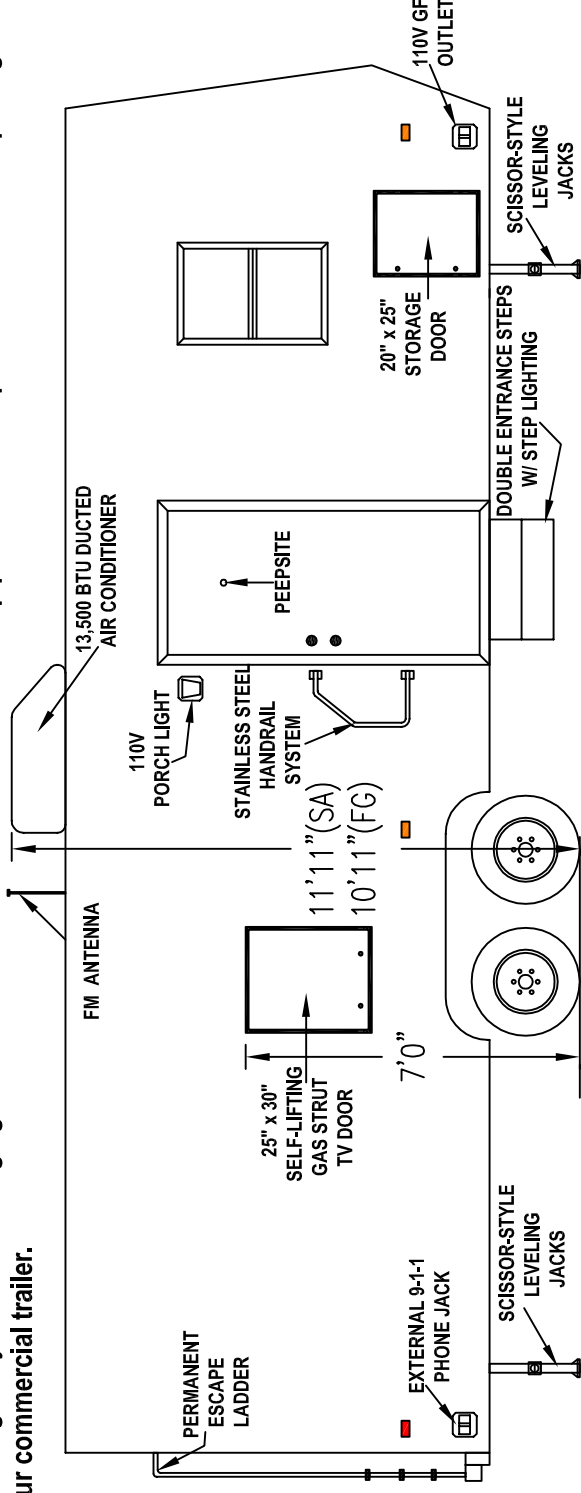

FIBERGLASS (FG) EXTERIOR-

Our top of the line exterior package. The gelcoat fiberglass exterior gives you a smooth high gloss finish to your commercial trailer.

STREAMLINED AERODYNAMIC (SA) EXTERIOR-

.024 thick aluminum with a baked automotive finish in a sharp polar white compliments this exterior package.

HOME DECOR (HD) EXTERIOR- White vinyl

siding, a mansard roof-line and shutters all add to the "Home Style" appeal of this popular exterior.

FIBERGLASS (FG) EXTERIOR-

Our top of the line exterior package. The gelcoat fiberglass exterior gives you a smooth high gloss finish to your commercial trailer.

STREAMLINED AERODYNAMIC (SA) EXTERIOR-

.024 thick aluminum with a baked automotive finish in a sharp polar white compliments this exterior package.

HOME DECOR (HD) EXTERIOR- White vinyl

siding, a mansard roof-line and shutters all add to the "Home Style" appeal of this popular exterior.