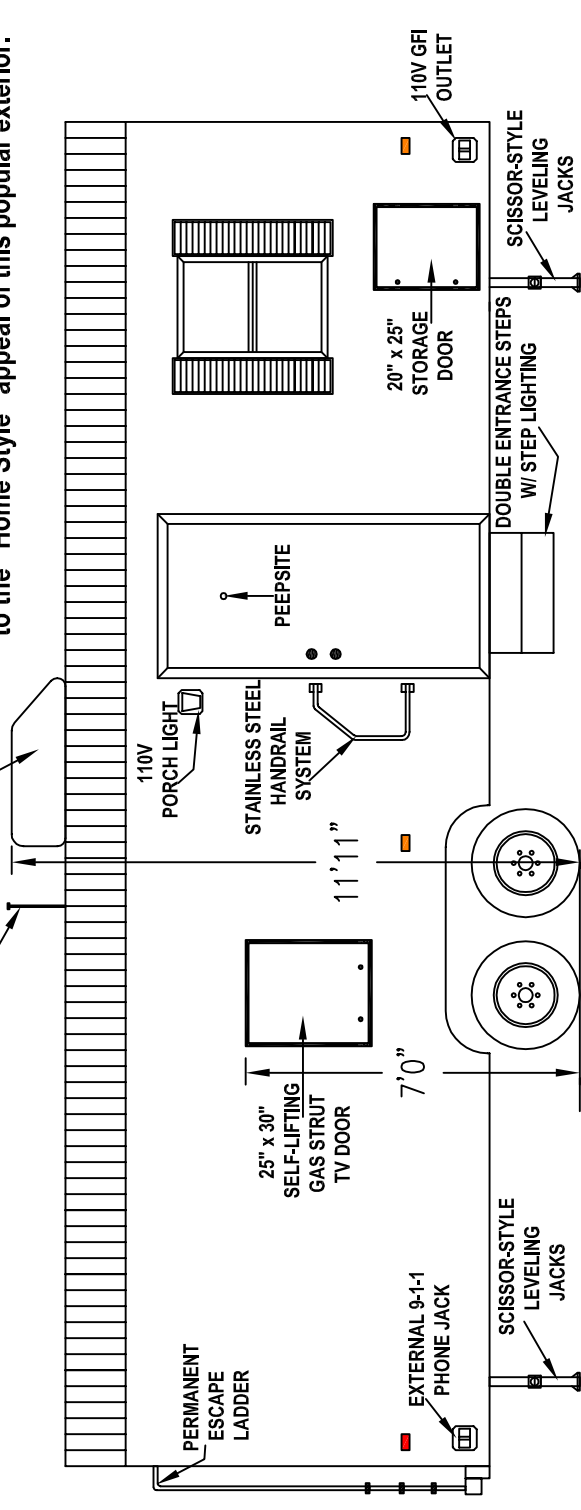

FIBERGLASS (FG) EXTERIOR-

Our top of the line exterior package. The gelcoat fiberglass exterior gives you a smooth high gloss finish to your commercial trailer.

STREAMLINED AERODYNAMIC (SA) EXTERIOR-

.024 thick aluminum with a baked automotive finish in a sharp polar white compliments this exterior package.

HOME DECOR (HD) EXTERIOR- White vinyl

siding, a mansard roof-line and shutters all add to the "Home Style" appeal of this popular exterior.